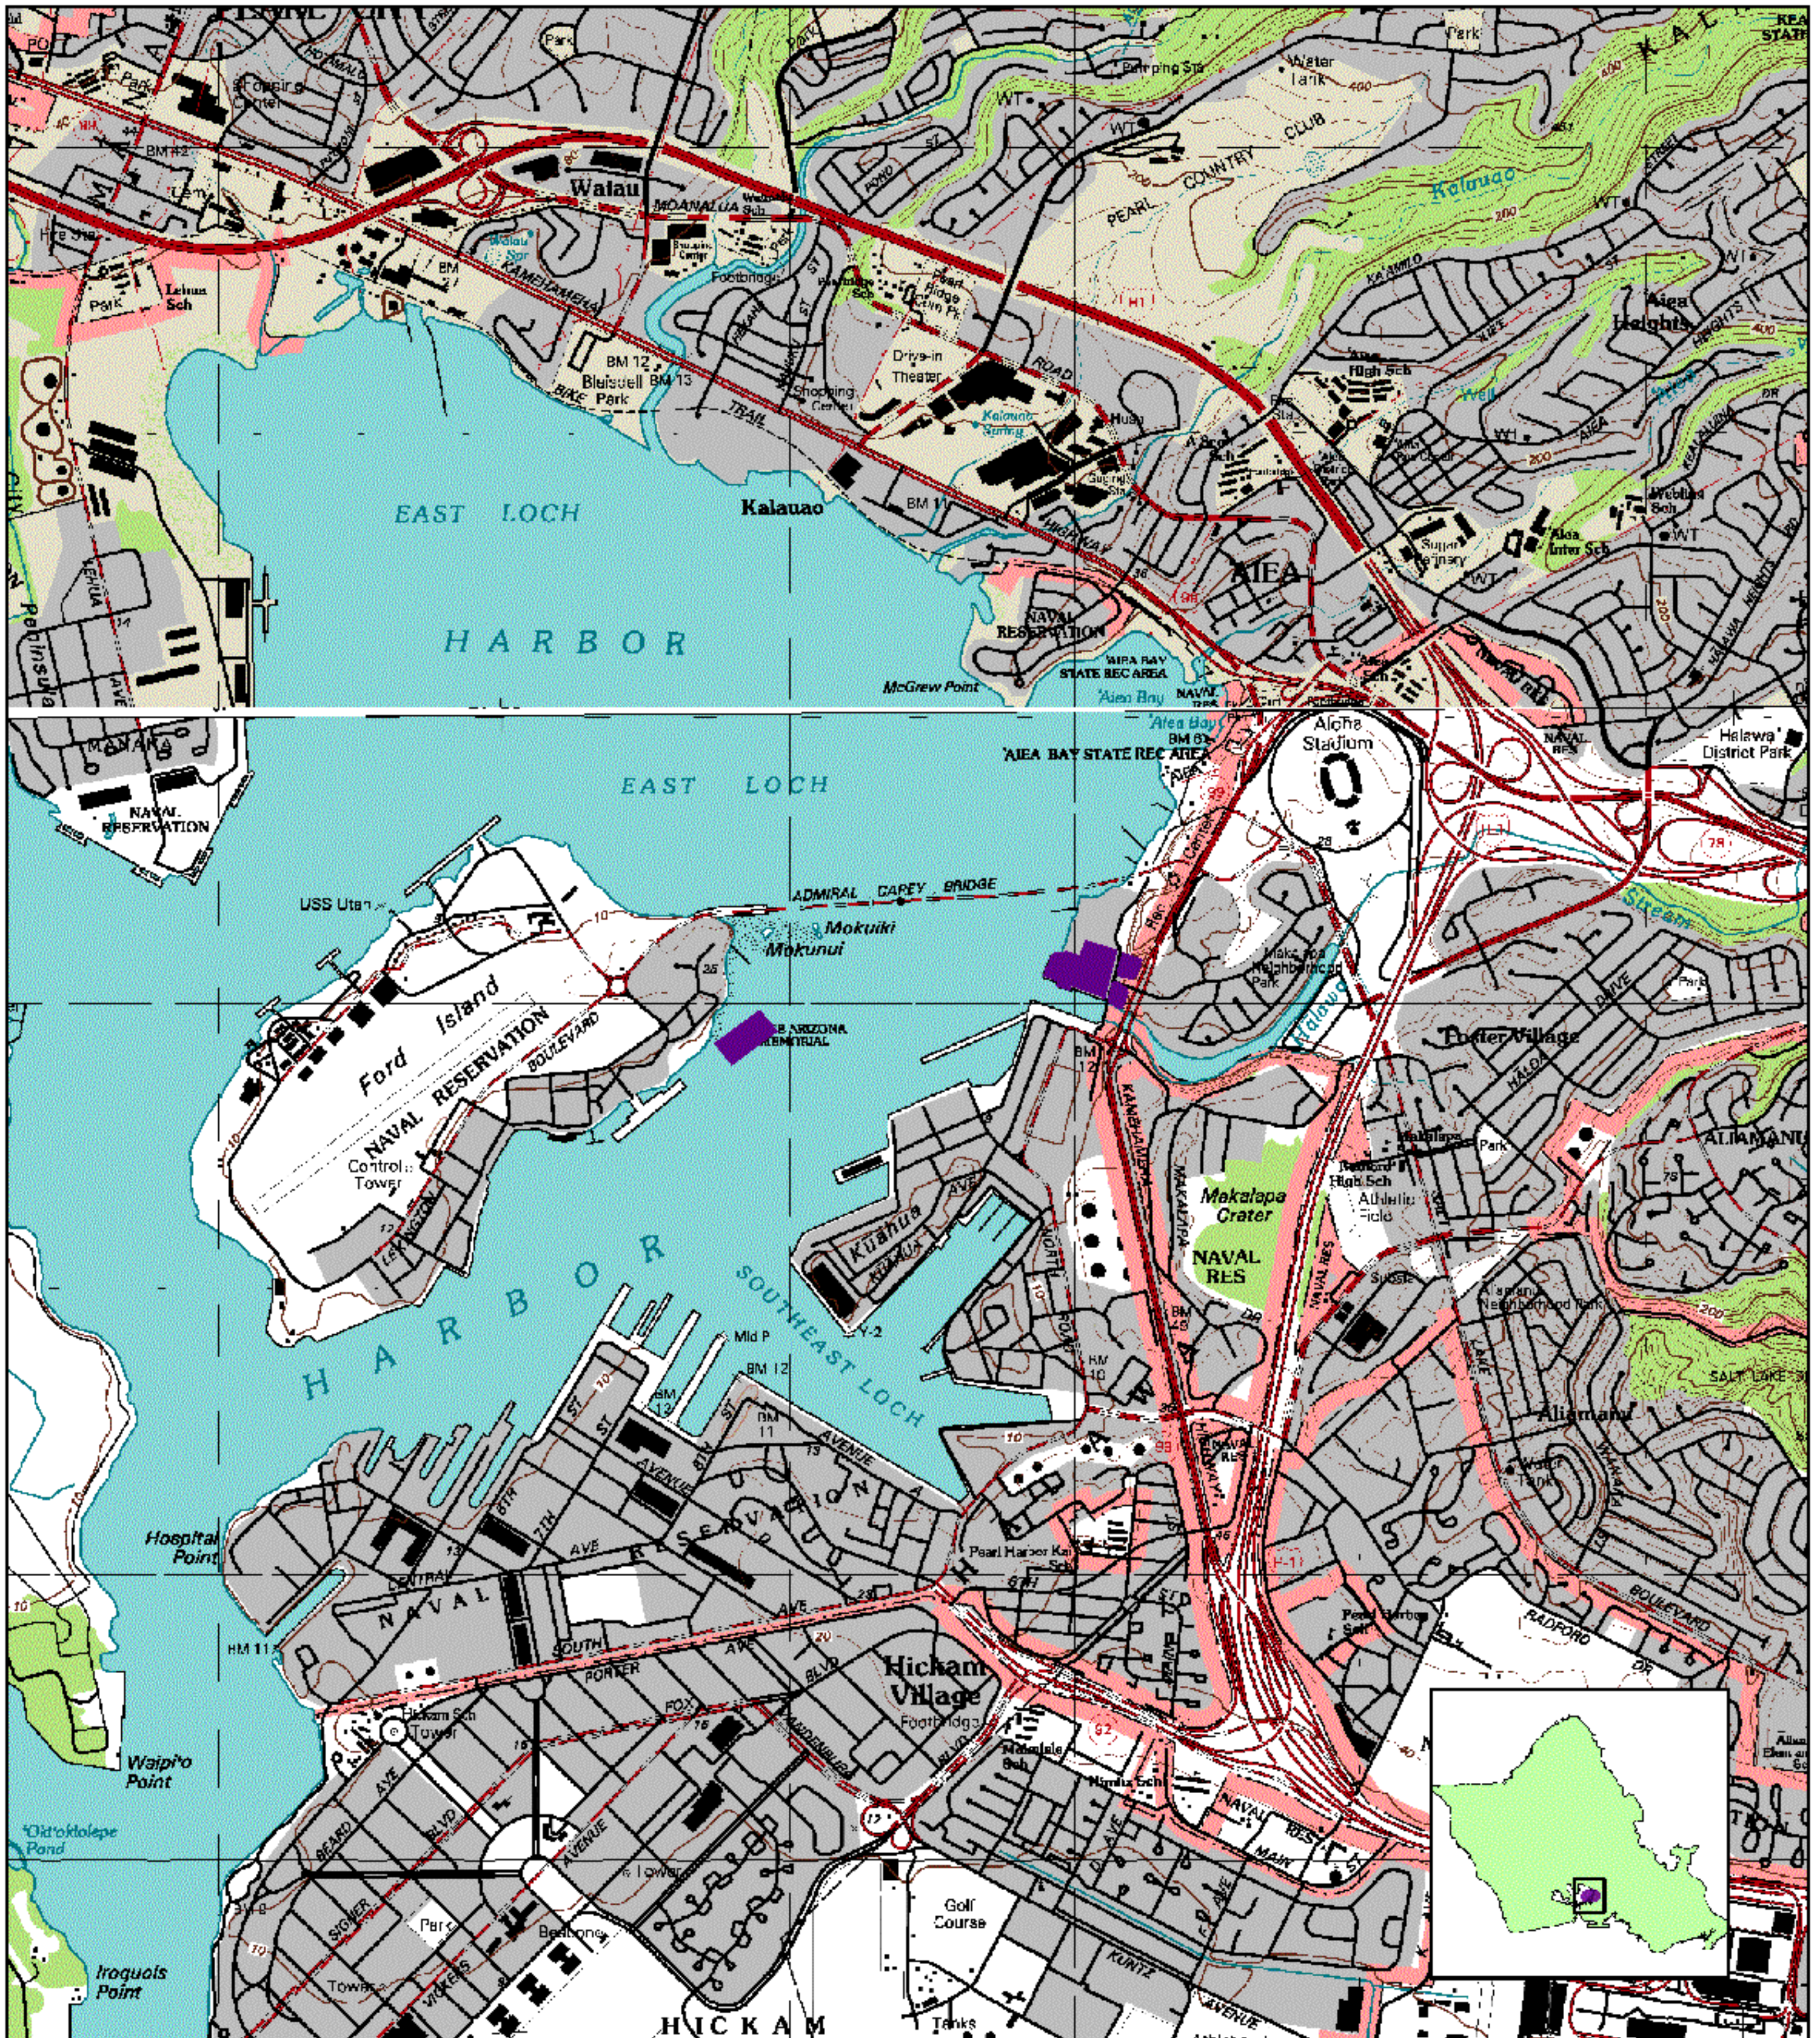

WWII Valor in the Pacific National Monument

National Park Service
U.S. Department of the Interior

12/2003

0 0.25 0.5 1 Miles